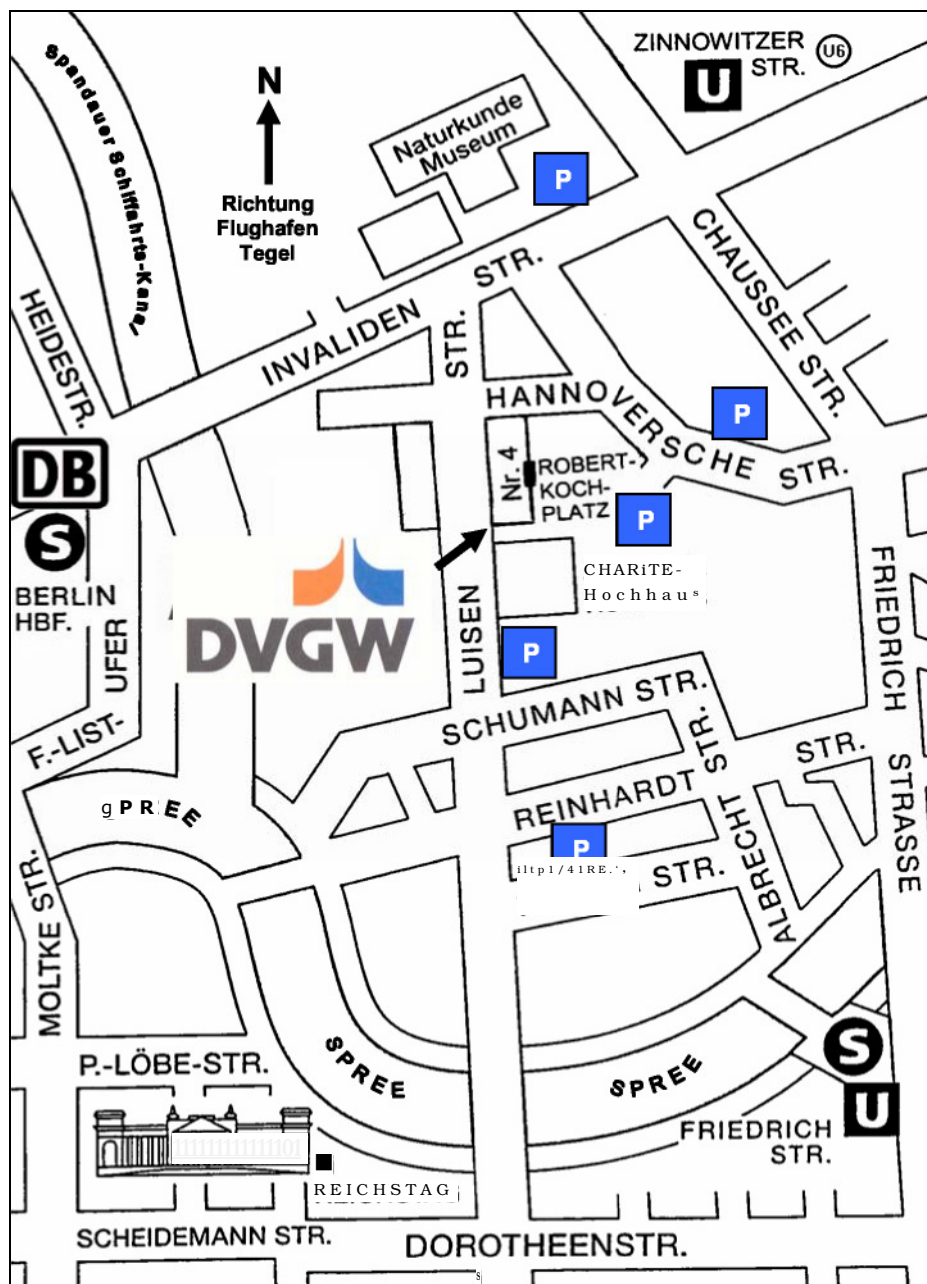

DVGW-HQ (Bureau Berlin)

Robert-Koch-Platz 4

10115 Berlin

Tel.: +49 (30) 2408309-0

Fax: +49 (30) 2408309-9

Please note the lack of adequate public parking places. We recommend using the public car park in Luisenstrasse # 51 (next to LIDL supermarket)!

Flight Connections:

Airport Berlin-Tegel, Bus „TXL“ to „Berlin-Hauptbahnhof“

Train Connections to „Berlin-Hauptbahnhof“:

Northern Exit „Washingtonplatz“

Bus # 123 (Direction „Robert-Koch-Platz“)

Bus # 240 (Direction „Storkower Strasse“) to „Robert-Koch-Platz“

Bus # 120 (Direction „Hainbuchenstrasse“) to „Invalidenpark“, 5 min. footway

Or by foot approx. 10-15 min.