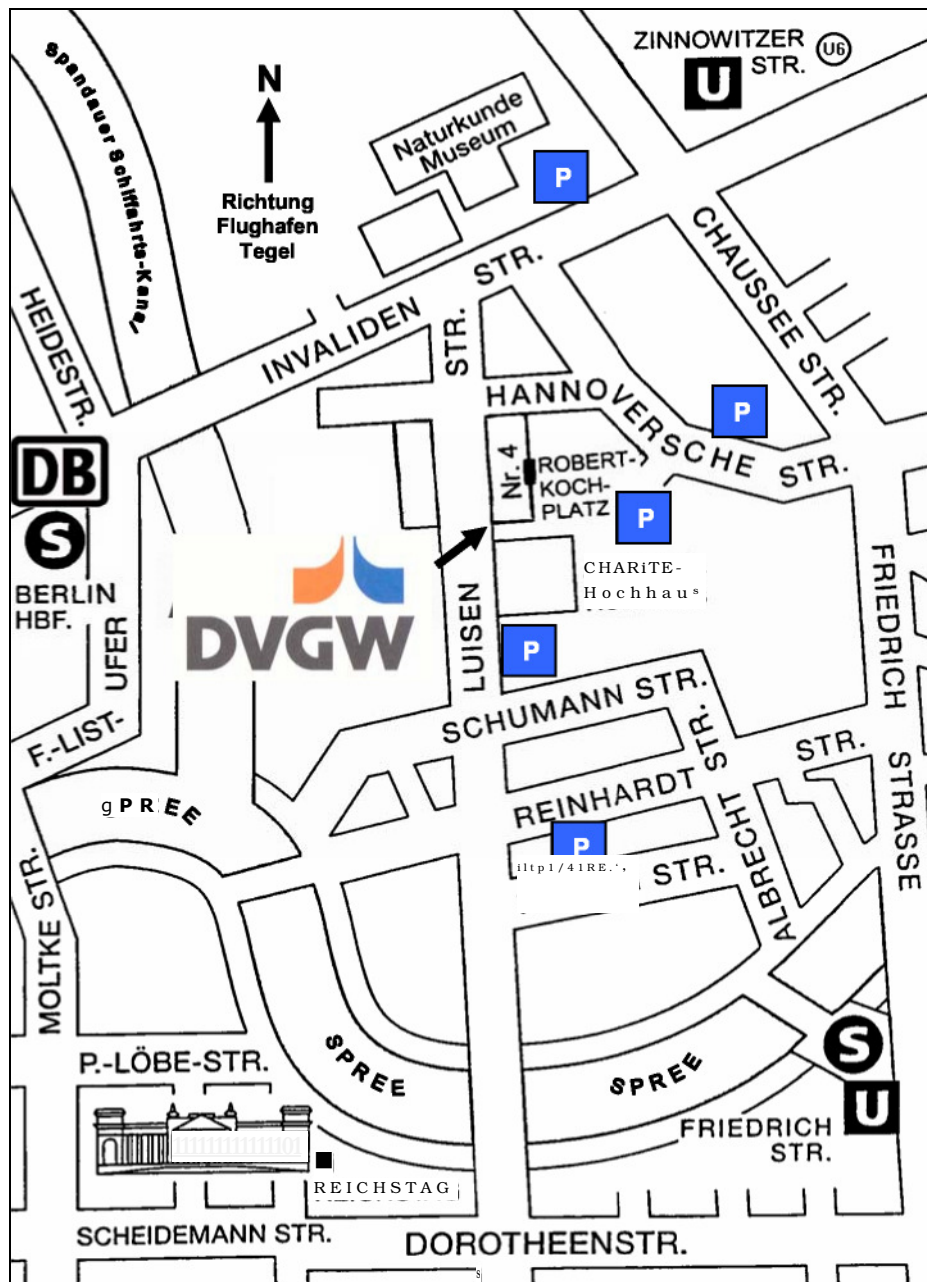

DVGW-Academy for Executives

Robert-Koch-Platz 4

10115 Berlin

Tel.: +49 (30) 794736-61

Fax: +49 (30) 794736-69

Please note the lack of adequate public parking places. We recommend using the public car park in Luisenstrasse # 51 (next to LIDL supermarket)!

Flight Connections:

Airport Berlin-Tegel, Bus „TXL“ to „Berlin-Hauptbahnhof“

Train Connections to „Berlin-Hauptbahnhof“:

Northern Exit „Washingtonplatz“

Bus # 123 (Direction „Robert-Koch-Platz“)

Bus # 240 (Direction „Storkower Strasse“) to „Robert-Koch-Platz“

Bus # 120 (Direction „Hainbuchenstrasse“) to „Invalidenpark“, 5 min. footway

Or by foot approx. 10-15 min.